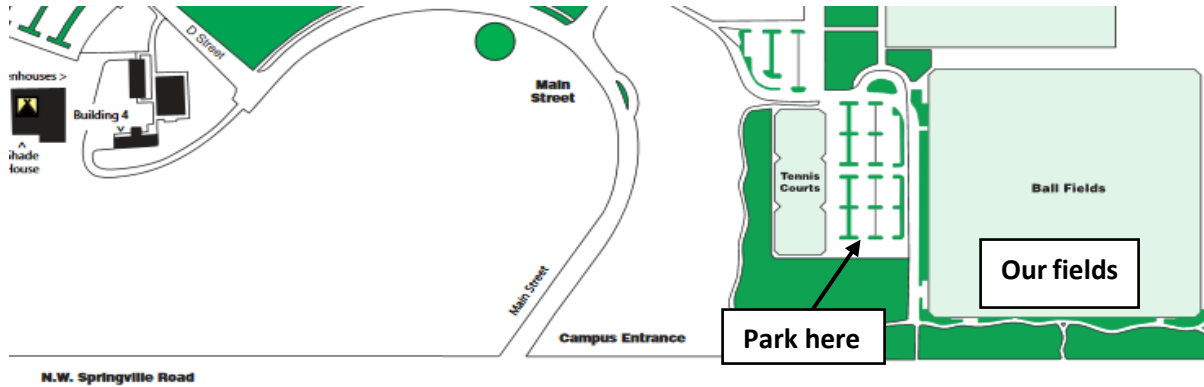

Somerset West Microsoccer – PCC-Rock Creek (Fields 4-7)

17705 NW Springville Rd, Portland, OR 97229

Fields are 15x25 yards

Use existing G03 field lines – short end of micro field goes from side-line to goal