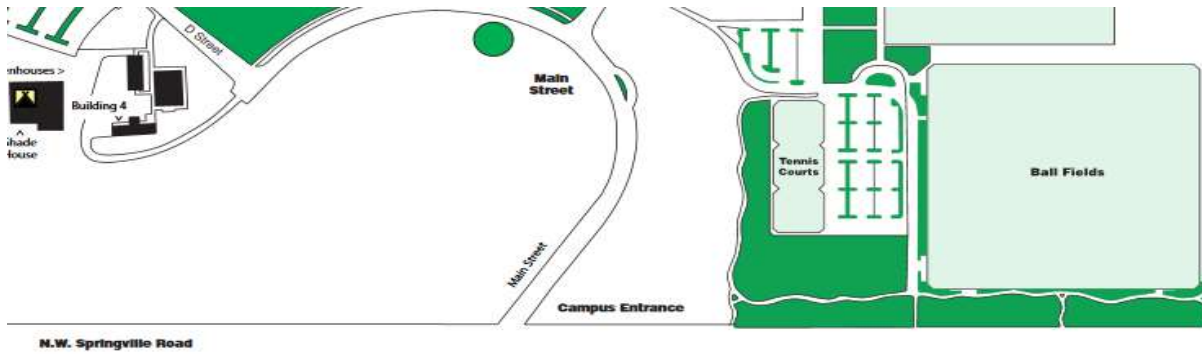

Somerset West Micro – PCC Rock Creek (Fields U9 #1, U9 #2, and U9 #4)

17705 NW Springville Rd, Portland, OR 97229

Fields are 15x25 yards

Use existing U9/G3 field lines for Micro fields – short end of micro field goes from touch-line to goal