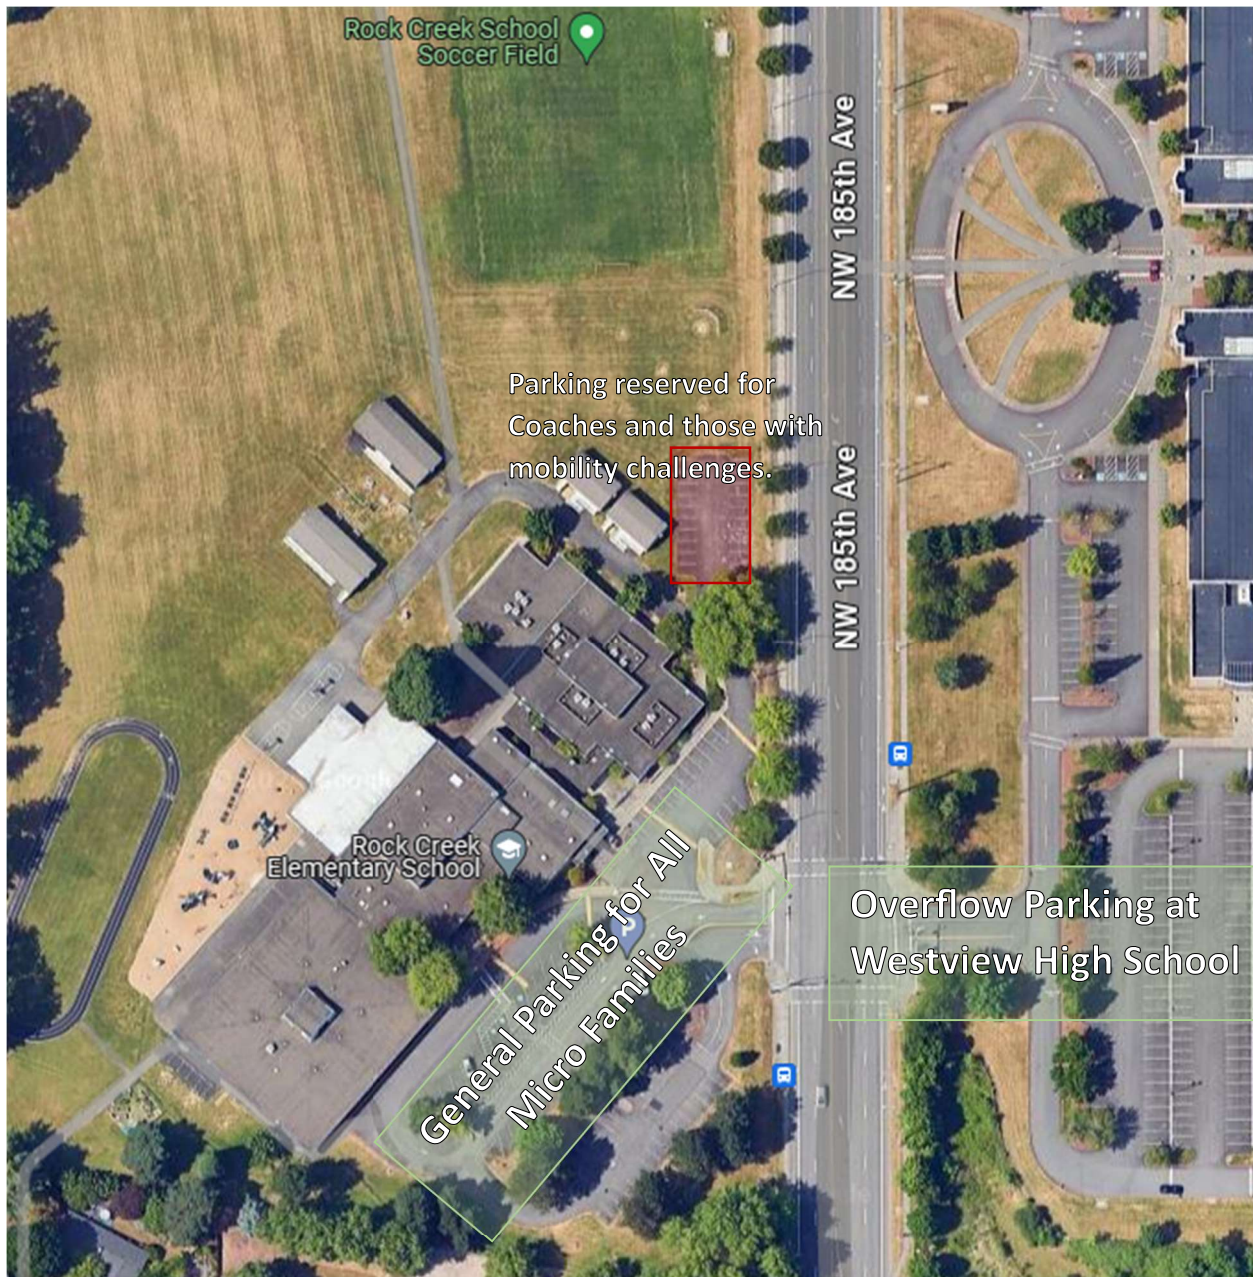

## SWSC Spring 2024 Microsoccer Parking at Rock Creek Field

Please reserve the closest parking lot to the field (highlighted in red) for coaches and those with mobility issues. Micro families should park in the main Rock Creek parking lot (in front of the school, on either side) or in the Westview parking lot if the Rock Creek lot fills. Please do not park in the grass or other no parking areas.